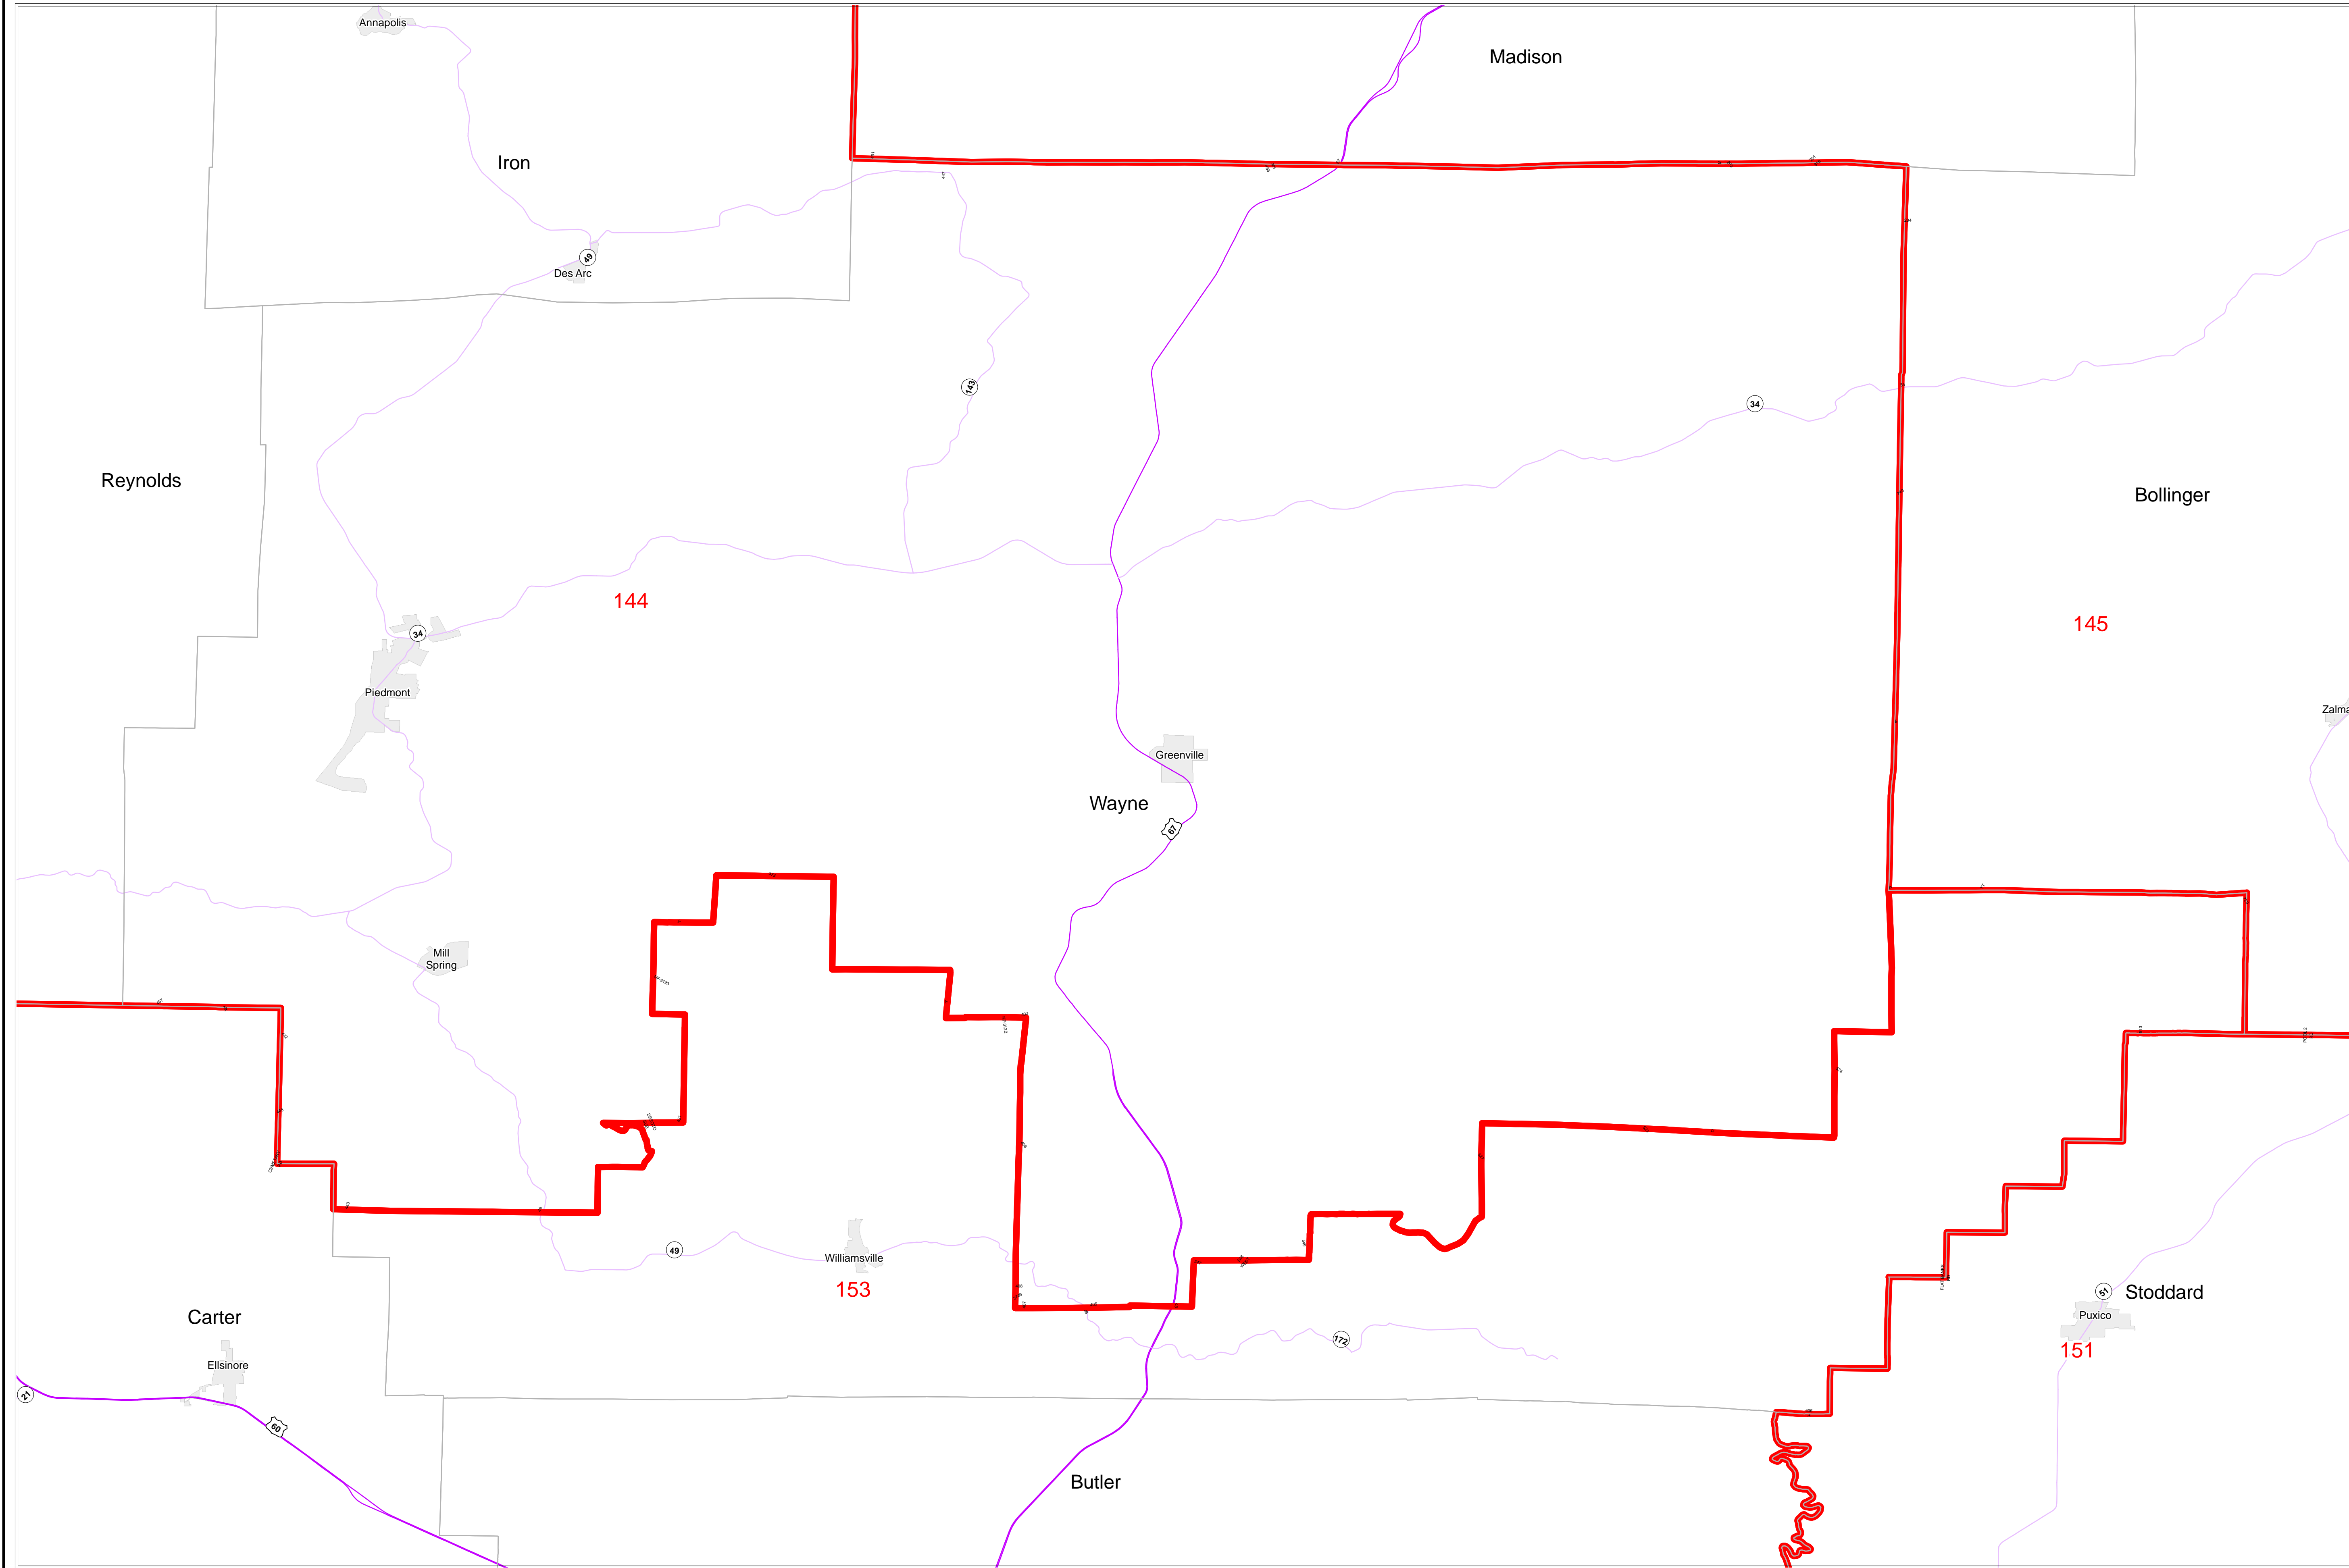

House Apportionment Plan 2011

Missouri Appellate Apportionment Commission