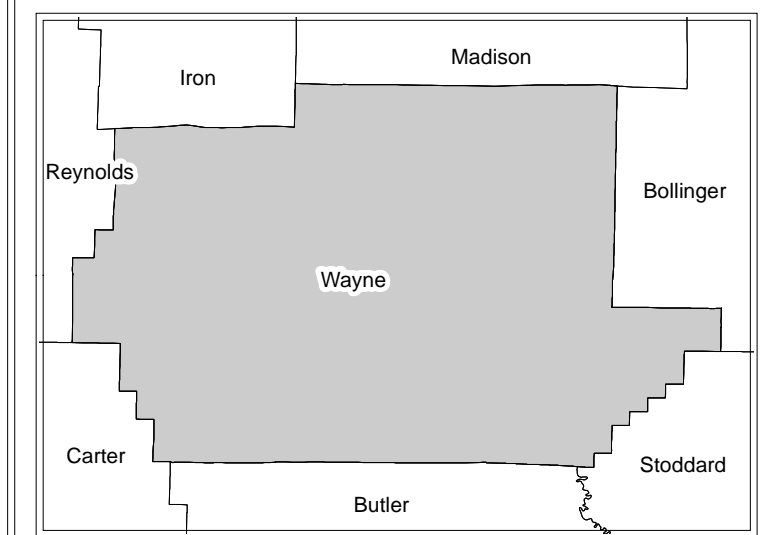

Map Sheet Extent

- Districts
- Counties
- Interstates
- U.S. Highways
- MO Highways
- Incorporated Places*

Absolute Scale
1:106,807